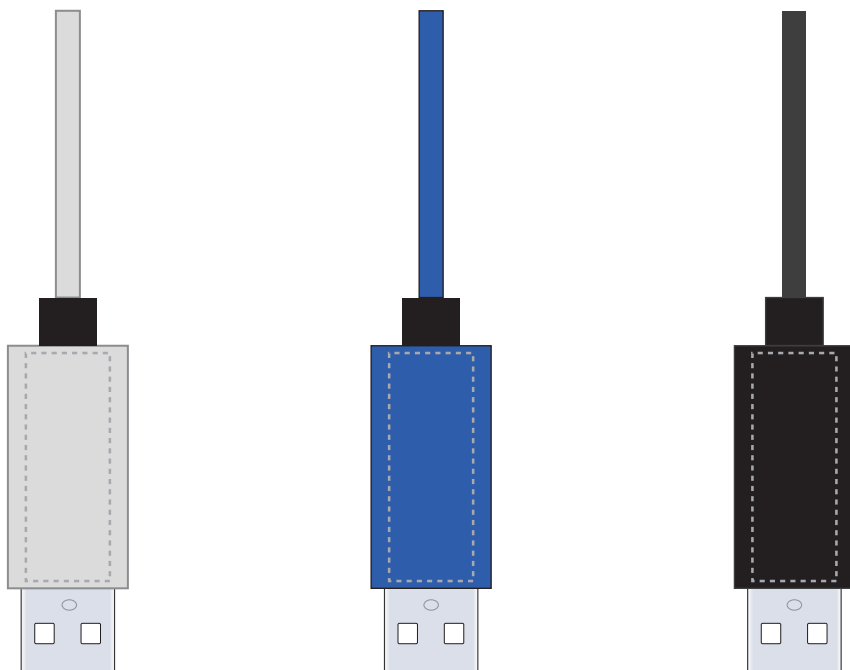

Item 5141

Pad Print

Imprint Area: $7/16''$ x $1-3/16''$